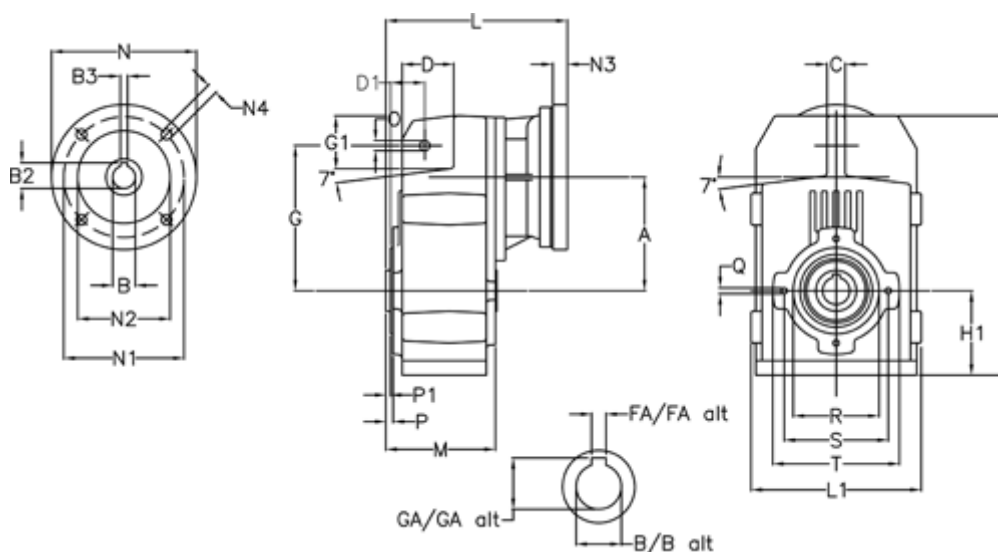

Article number: 29560207684230  
 Description: Shaft mounted gear  
 A202H30-76,8-P80B5

## Measures

A = 125.00	FA = 8	M = 120.0	Q = M8x15
B = 30	G = 160	N = 200	R = 95
B1 = 19	G1 = 58.0	N1 = 165	S = 115
B2 = 21.8	GA = 33.3	N2 = 130	T = 140
B3 = 6	H = 286.0	N4 = M10x20	
C = 20	H1 = 92.5	O = 11	
D = 57.0	L = 217.0	P = 5.0	
D1 = 40.0	L1 = 188	P1 = 3.0	